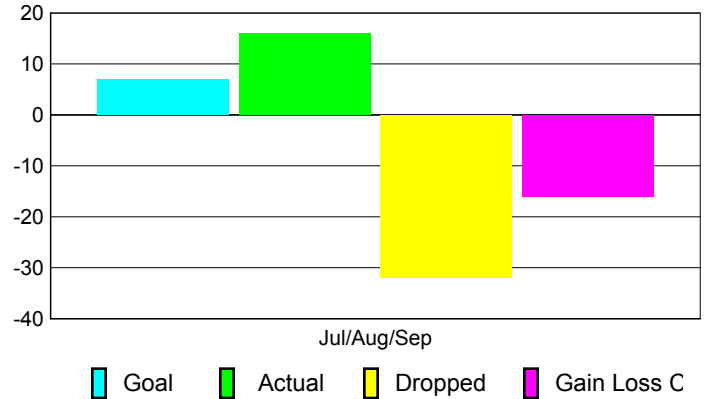

Membership Results 2010-2011

Goal, New, Dropped, Gain/Loss